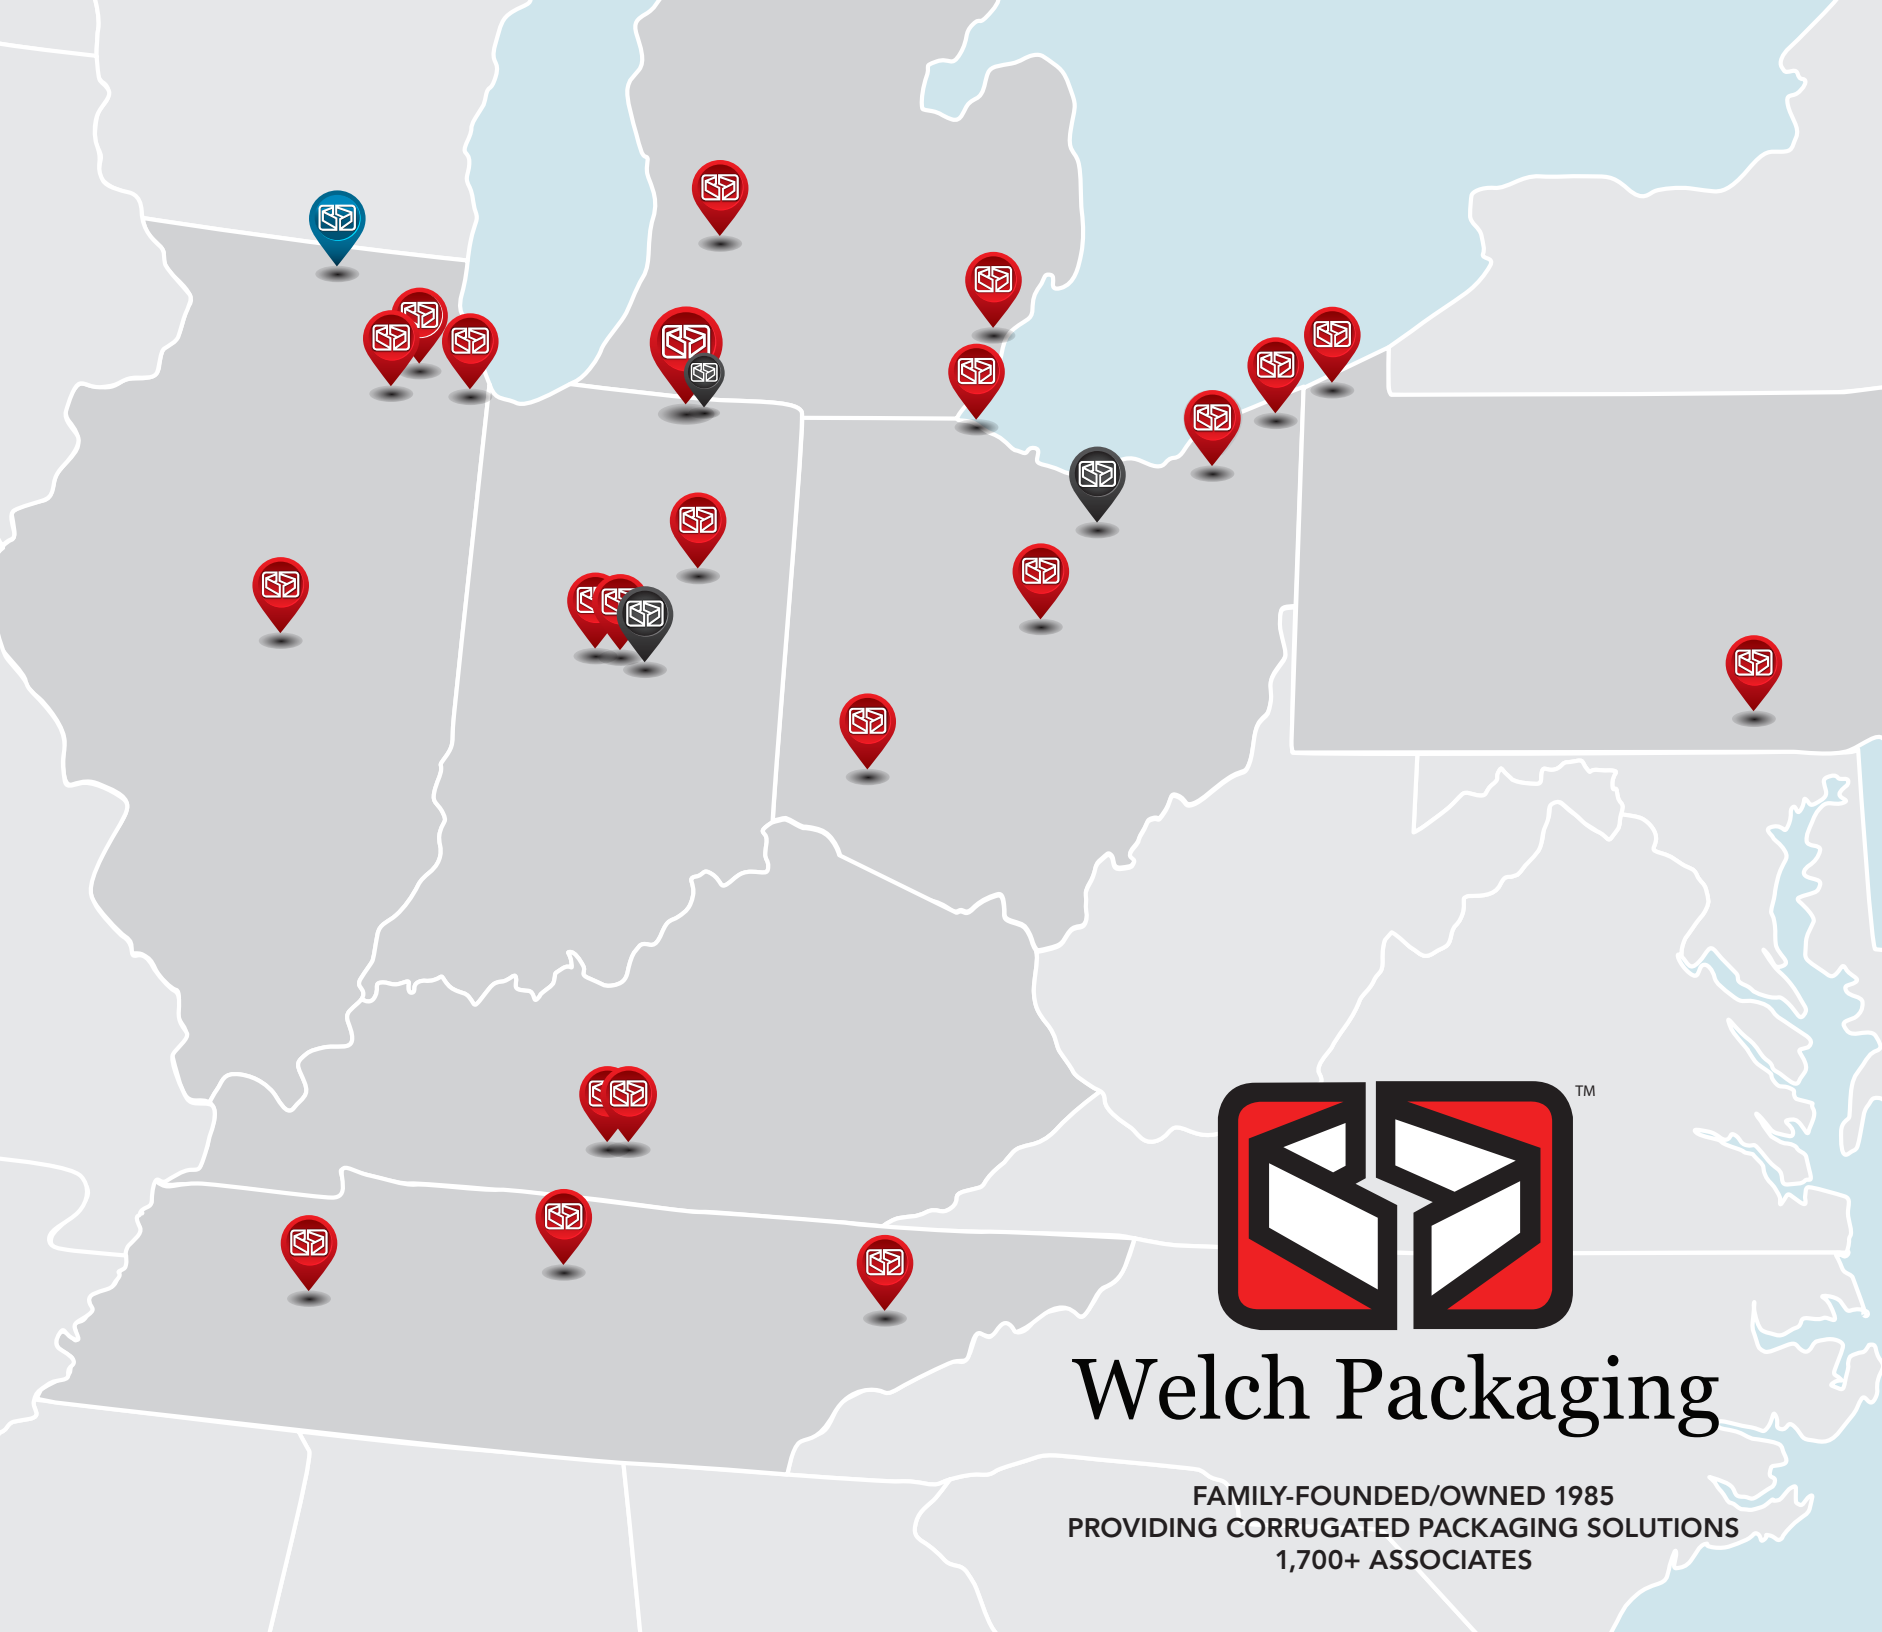

CHICAGO

9900 Industrial Dr.
Bridgeview, IL 60455

HERITAGE

2350 5th St.
Lincoln, IL 62656

EXCEL DISPLAY

4390 Liberty St.
Aurora, IL 60504

DETROIT

8111 Middlebelt Rd.
Romulus, MI 48174

PAX

1899 Kingsview Dr.
Lebanon, OH 45036

NORTHEAST BOX COMPANY

1726 Griswold Ave.
Ashtabula, Ohio 44004

ATCORR

1320 W Main St.
Glasgow, KY 42141

SOKY PACK & PALLET

101 Mallory Drive
Glasgow, KY 42141

1130 Herman St.
Elkhart, IN 46516

INDYCORR

4200 Industrial Blvd.
Indianapolis, IN 46254

OHCORR

2550 Daisy Way
Wooster, OH 44691

DISTRIBUTION BUSINESS

WG DIVERSIFIED PACKAGING

4133 Newburg Rd.
Belvidere, IL 61008

Welch Packaging

FAMILY-FOUNDED/OWNED 1985
PROVIDING CORRUGATED PACKAGING SOLUTIONS
1,700+ ASSOCIATES